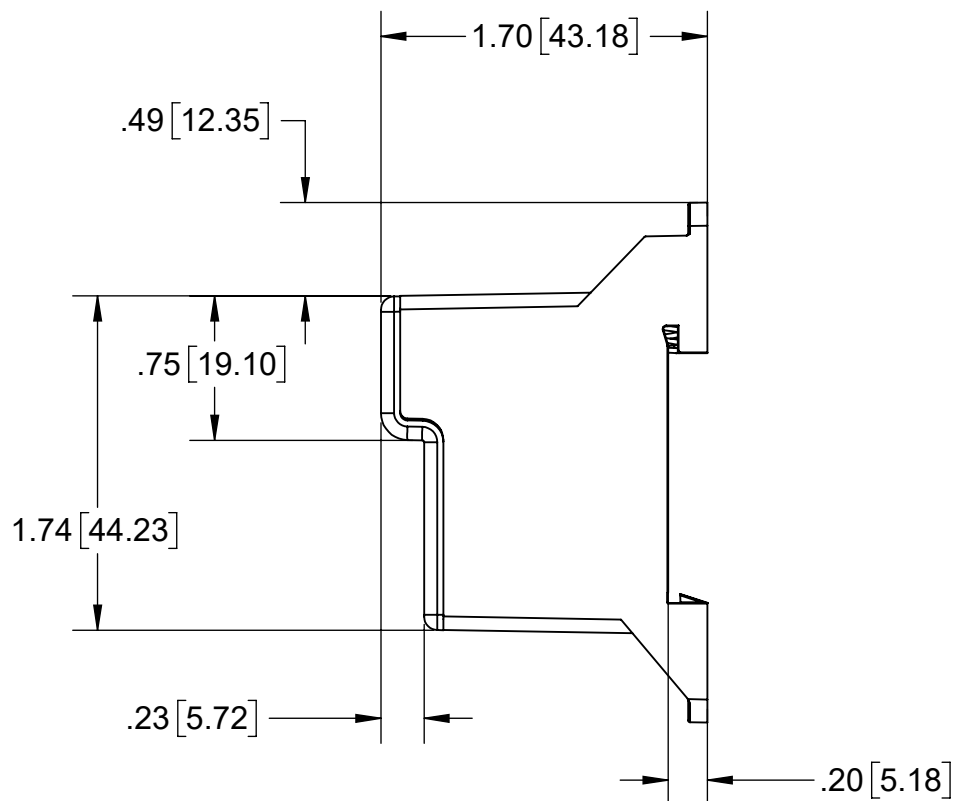

REV	DATE	DESCRIPTION	BY	CK	APP
-	07/13/2019	INITIAL RELEASE			

DIMENSIONS IN [ ] ARE MILLIMETERS

MERSEN USA NEWBURYPORT-MA, LLC  
374 MERRIMAC STREET  
NEWBURYPORT, MA 01950

CEP-FSPDB85

POWER DISTRIBUTION BLOCK

85A 600V

OUTLINE DIMENSIONS  
NOT TO BE USED FOR PRODUCTION

702263

PRODUCT MANAGER

SIGN:

DATE:

DESIGN ENGINEER

SIGN: