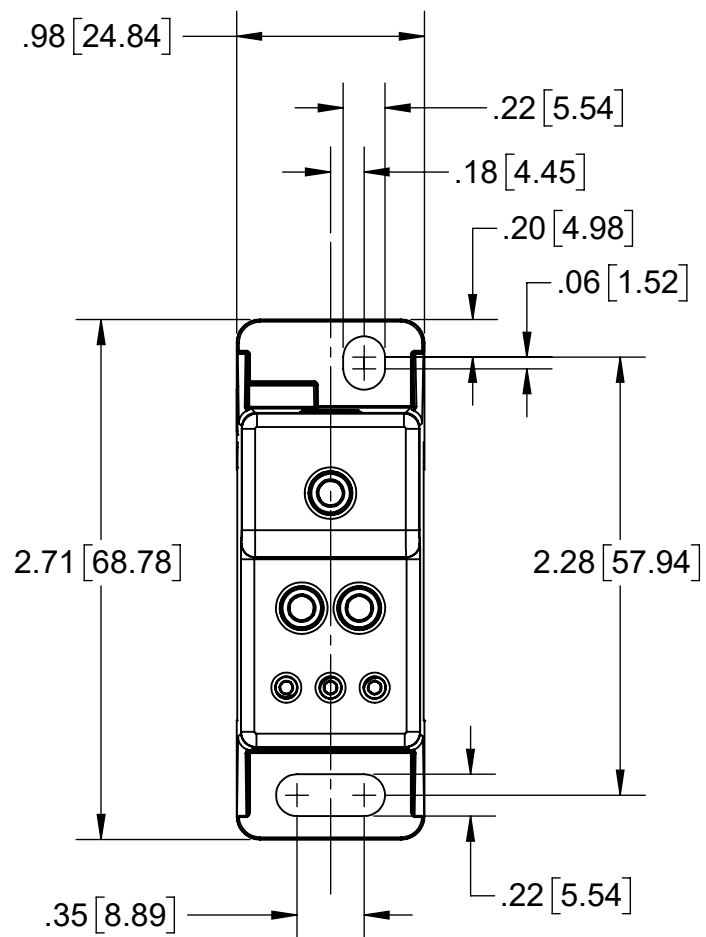

REV	DATE	DESCRIPTION	BY	CK	APP
-	07/13/2019	INITIAL RELEASE			

DIMENSIONS IN [ ] ARE MILLIMETERS

MERSEN USA NEWBURYPORT-MA, LLC  
374 MERRIMAC STREET  
NEWBURYPORT, MA 01950

CEP-FSPDB85

POWER DISTRIBUTION BLOCK

85A 600V

OUTLINE DIMENSIONS  
NOT TO BE USED FOR PRODUCTION

702263

PRODUCT MANAGER

SIGN:

DATE:

DESIGN ENGINEER

SIGN: