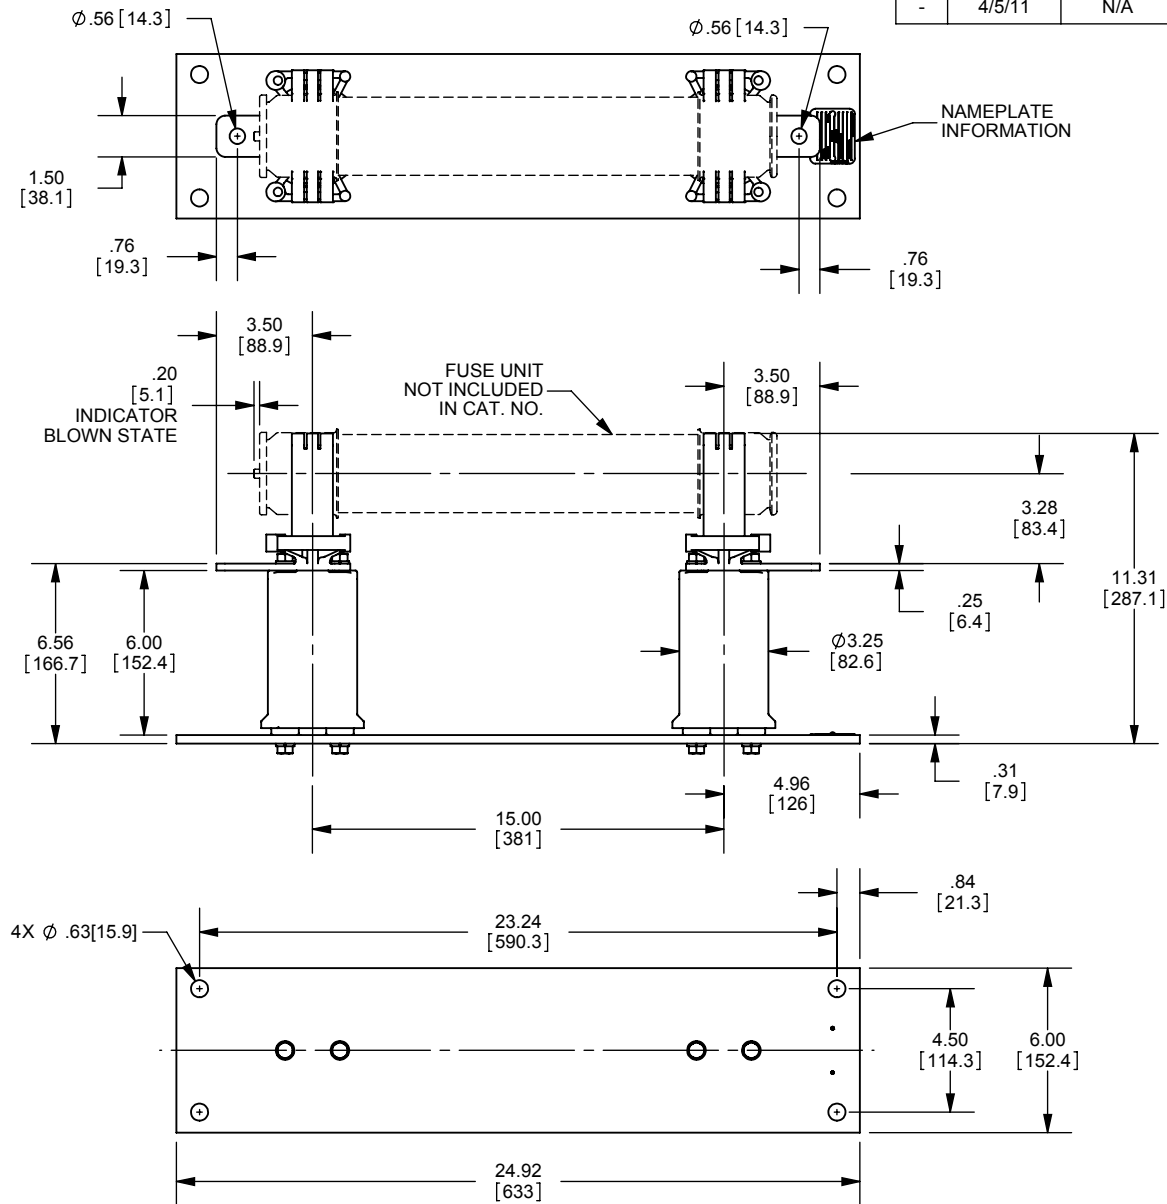

REV.	DATE	ECO	DESCRIPTION	BY	CK	APP
-	4/5/11	N/A	INITIAL RELEASE	RB	N/A	N/A

DIMENSIONS IN [ ] ARE MILLIMETERS

MERSEN USA NEWBURYPORT-MA, LLC  
374 MERRIMAC STREET  
NEWBURYPORT, MA 01950

9F61AGG301  
FUSE SUPPORT  
EK-1D  
15.5kV MAX 95kV BIL

OUTLINE DIMENSIONS  
NOT TO BE USED FOR PRODUCTION

701665

PRODUCT MANAGER

SIGN:

DATE:

DESIGN ENGINEER

SIGN:

DATE: