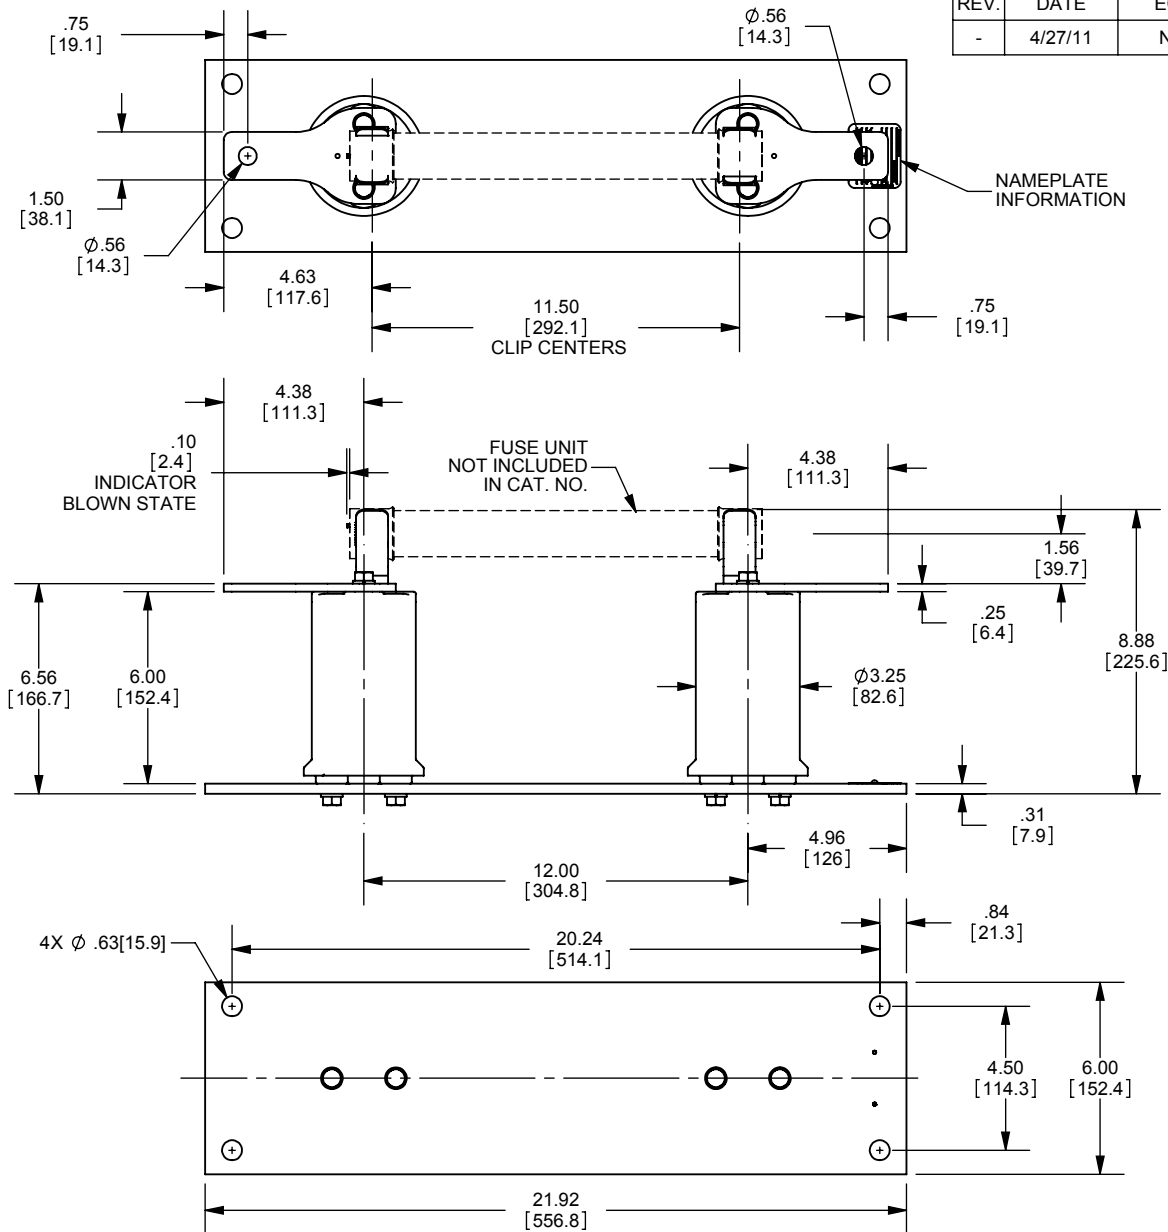

REV.	DATE	ECO	DESCRIPTION	BY	CK	APP
-	4/27/11	N/A	INITIAL RELEASE	RB	N/A	N/A

DIMENSIONS IN [] ARE MILLIMETERS

MERSEN USA NEWBURYPORT-MA, LLC
374 MERRIMAC STREET
NEWBURYPORT, MA 01950

9F61ADG101
FUSE SUPPORT
EK-1B
15.5kV MAX 95kV BIL

OUTLINE DIMENSIONS
NOT TO BE USED FOR PRODUCTION

701691

PRODUCT MANAGER

SIGN:

DATE:

DESIGN ENGINEER

SIGN:

DATE: