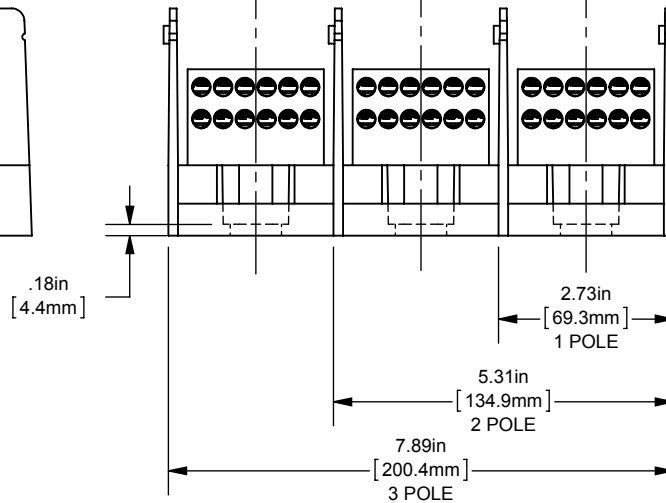

REV.	DATE	ECO	DESCRIPTION	BY	CK	APP
-	8/12/2013	NA	INITIAL RELEASE	LDB	NA	NA

DIMENSIONS IN [ ] ARE MILLIMETERS

MERSEN USA NEWBURYPORT-MA, LLC
374 MERRIMAC STREET
NEWBURYPORT, MA 01950

MPDB6911(0, 1, 2, 3)

PDB- ADDER, 1 TO 3 POLE

(2) 500-4 X (12) 4-14 ALUMINUM

OUTLINE DIMENSIONS
NOT TO BE USED FOR PRODUCTION

701919

PRODUCT MANAGER

SIGN:

DATE:

DESIGN ENGINEER

SIGN:

DATE: