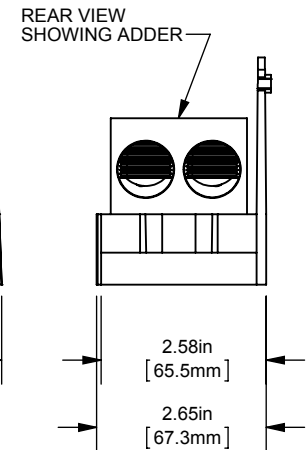

REV.	DATE	ECO	DESCRIPTION	BY	CK	APP
-	8/12/2013	NA	INITIAL RELEASE	LDB	NA	NA

DIMENSIONS IN [ ] ARE MILLIMETERS

MERSEN USA NEWBURYPORT-MA, LLC
374 MERRIMAC STREET
NEWBURYPORT, MA 01950

MPDB6911(0, 1, 2, 3)

PDB- ADDER, 1 TO 3 POLE

(2) 500-4 X (12) 4-14 ALUMINUM

OUTLINE DIMENSIONS
NOT TO BE USED FOR PRODUCTION

701919

PRODUCT MANAGER

SIGN:

DATE:

DESIGN ENGINEER

SIGN:

DATE: