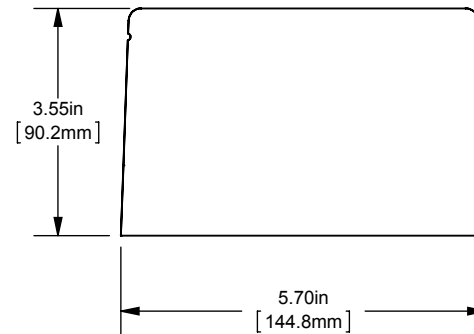

REV.	DATE	ECO	DESCRIPTION	BY	CK	APP
-	8/12/2013	NA	INITIAL RELEASE	LDB	NA	NA

DIMENSIONS IN [ ] ARE MILLIMETERS

MERSEN USA NEWBURYPORT-MA, LLC
374 MERRIMAC STREET
NEWBURYPORT, MA 01950

MPDB6911(0, 1, 2, 3)

PDB- ADDER, 1 TO 3 POLE

(2) 500-4 X (12) 4-14 ALUMINUM

OUTLINE DIMENSIONS
NOT TO BE USED FOR PRODUCTION

701919

PRODUCT MANAGER

SIGN:

DATE:

DESIGN ENGINEER

SIGN:

DATE: