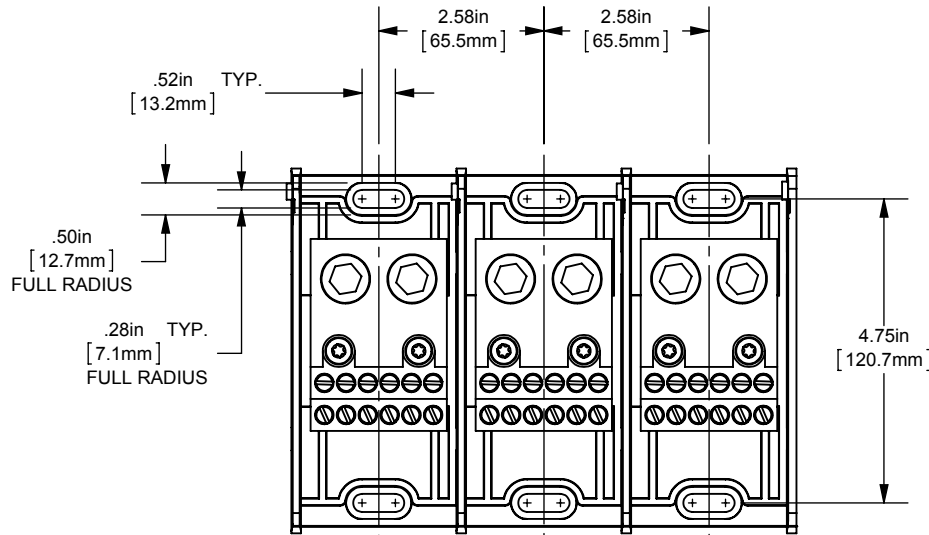

REV.	DATE	ECO	DESCRIPTION	BY	CK	APP
-	8/12/2013	NA	INITIAL RELEASE	LDB	NA	NA

DIMENSIONS IN [ ] ARE MILLIMETERS

MERSEN USA NEWBURYPORT-MA, LLC
374 MERRIMAC STREET
NEWBURYPORT, MA 01950

MPDB6911(0, 1, 2, 3)

PDB- ADDER, 1 TO 3 POLE

(2) 500-4 X (12) 4-14 ALUMINUM

OUTLINE DIMENSIONS
NOT TO BE USED FOR PRODUCTION

701919

PRODUCT MANAGER

SIGN:

DATE:

DESIGN ENGINEER

SIGN:

DATE: