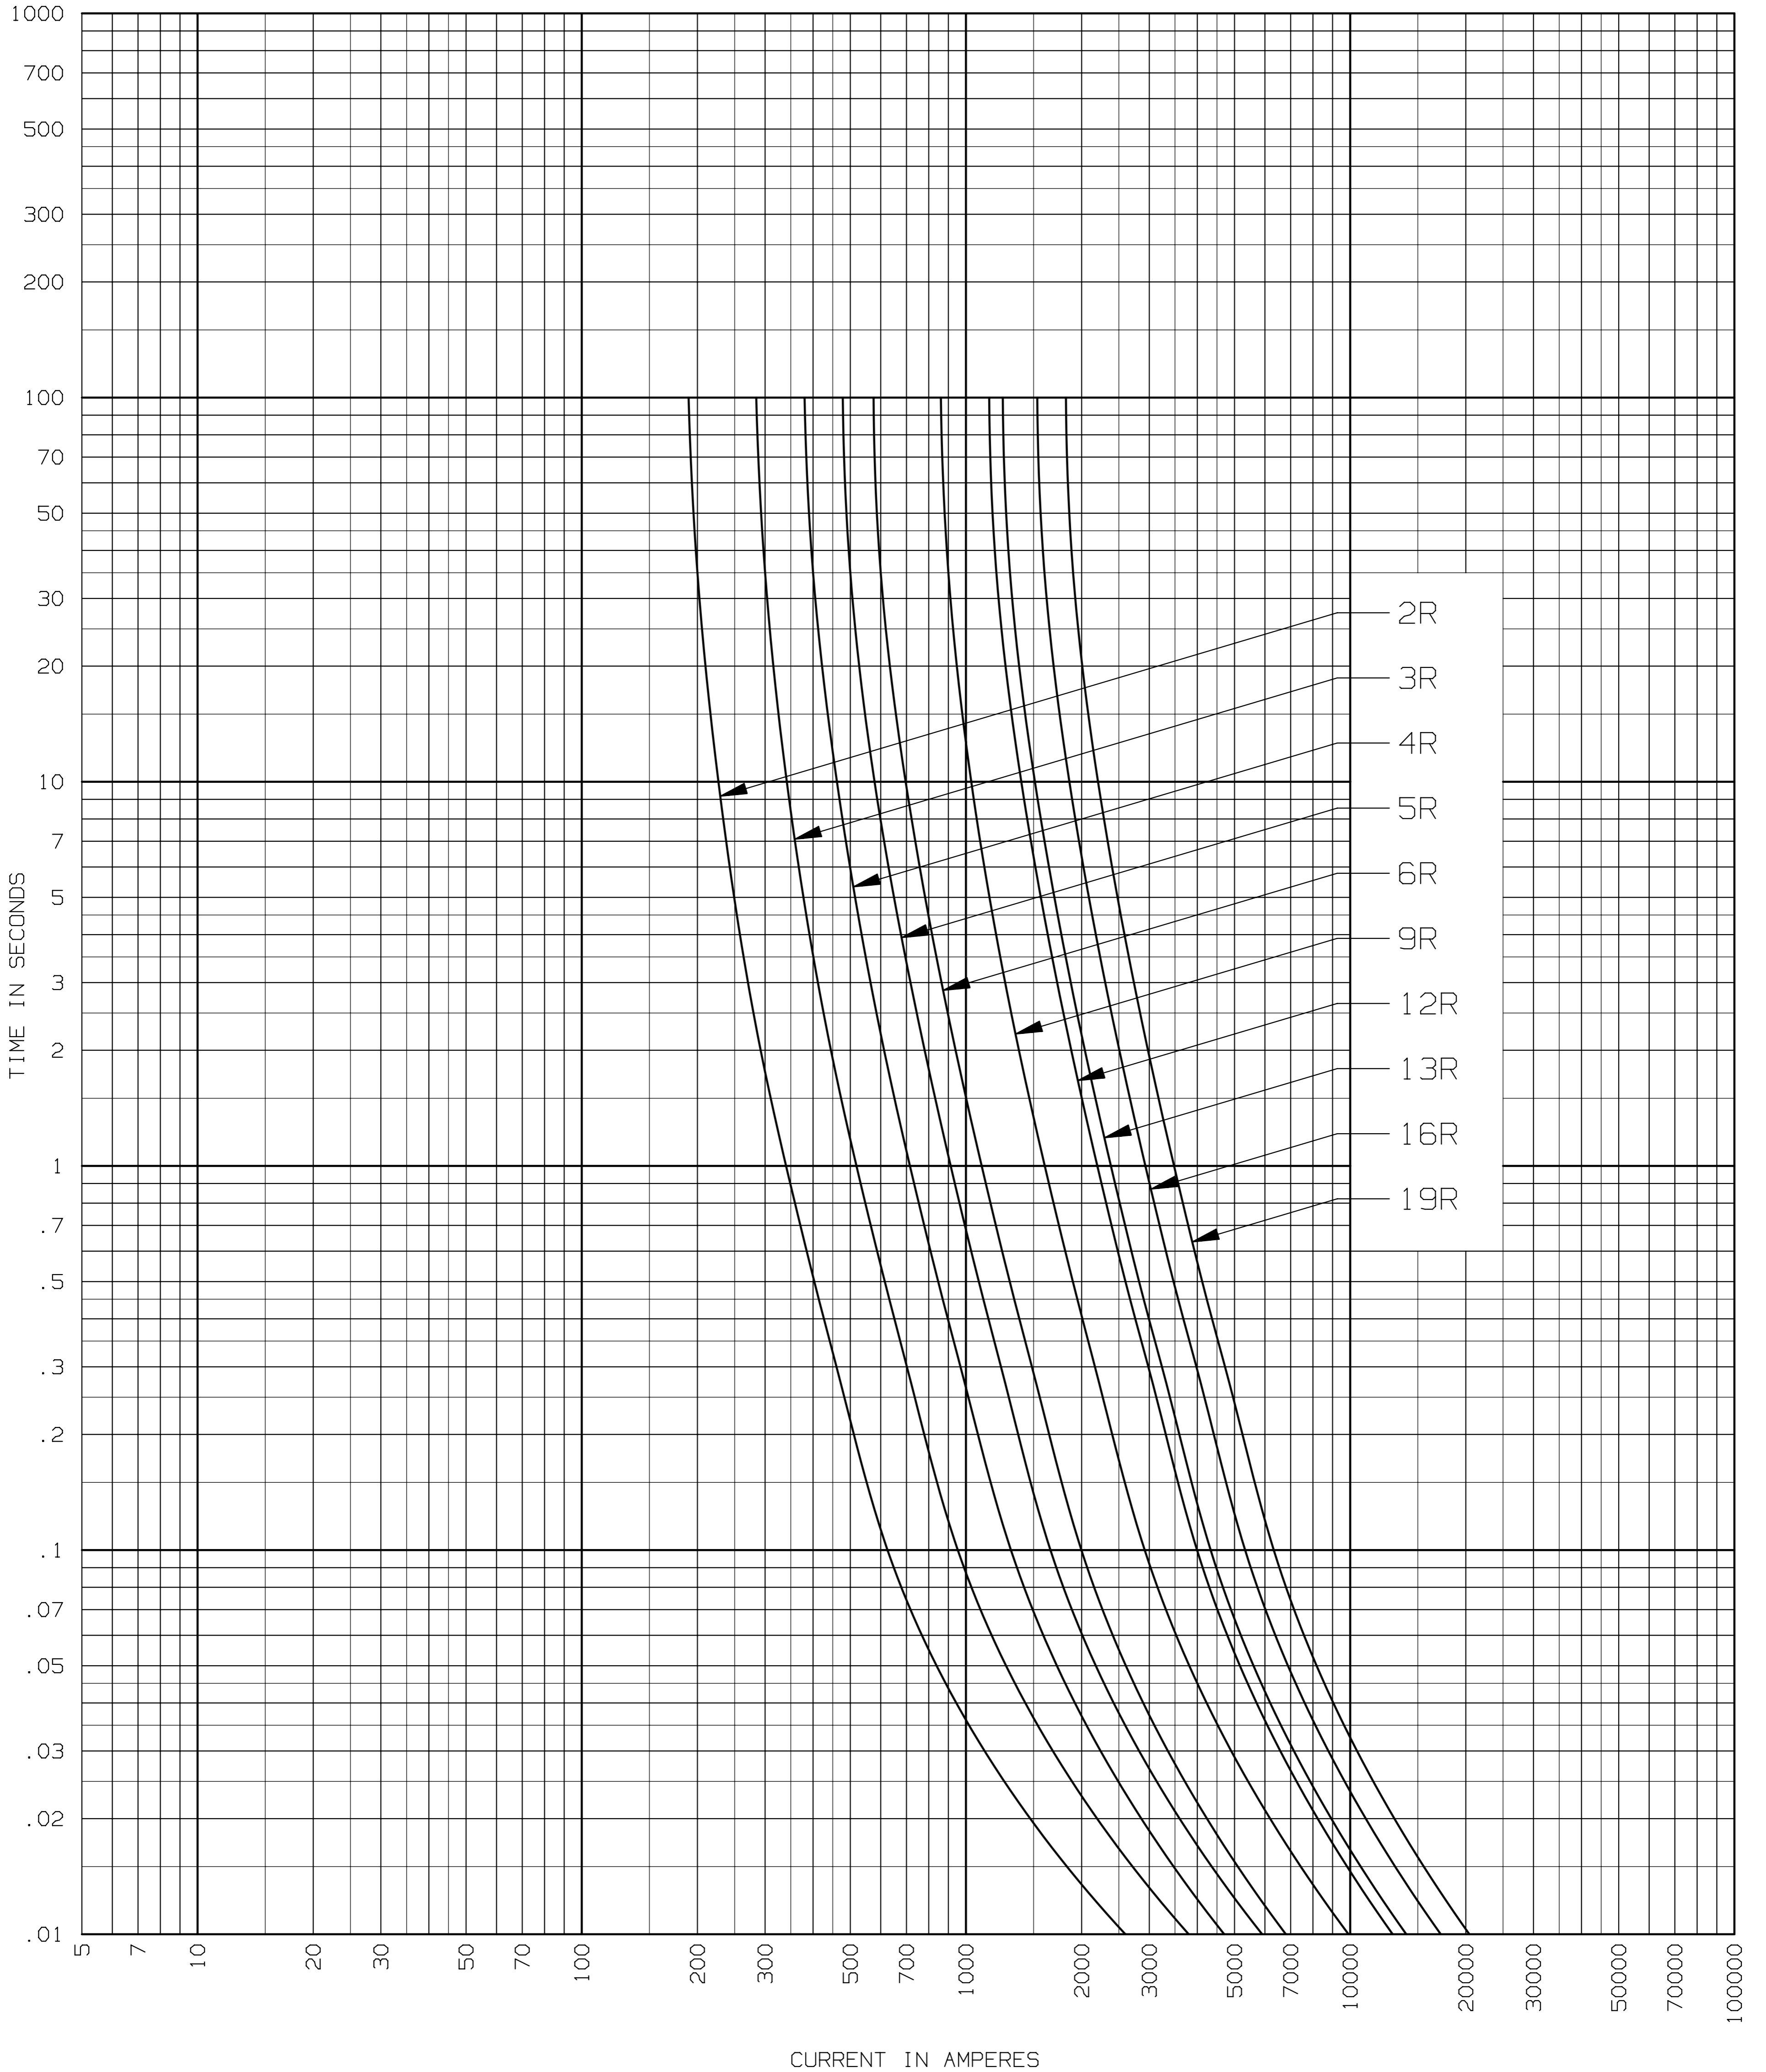

MEDIUM VOLTAGE "R" RATED

CAT. NO. A072D1DSRO-(2R-19R)  
A055D1DSRO-(2R-19R)  
A033D1DSRO-(2R-19R)

TOTAL CLEARING TIME-CURRENT CURVE

Newburyport, MA 01950  
720364

CURRENT IN AMPERES

CURRENT IN AMPERES

CONTROL NO: 222