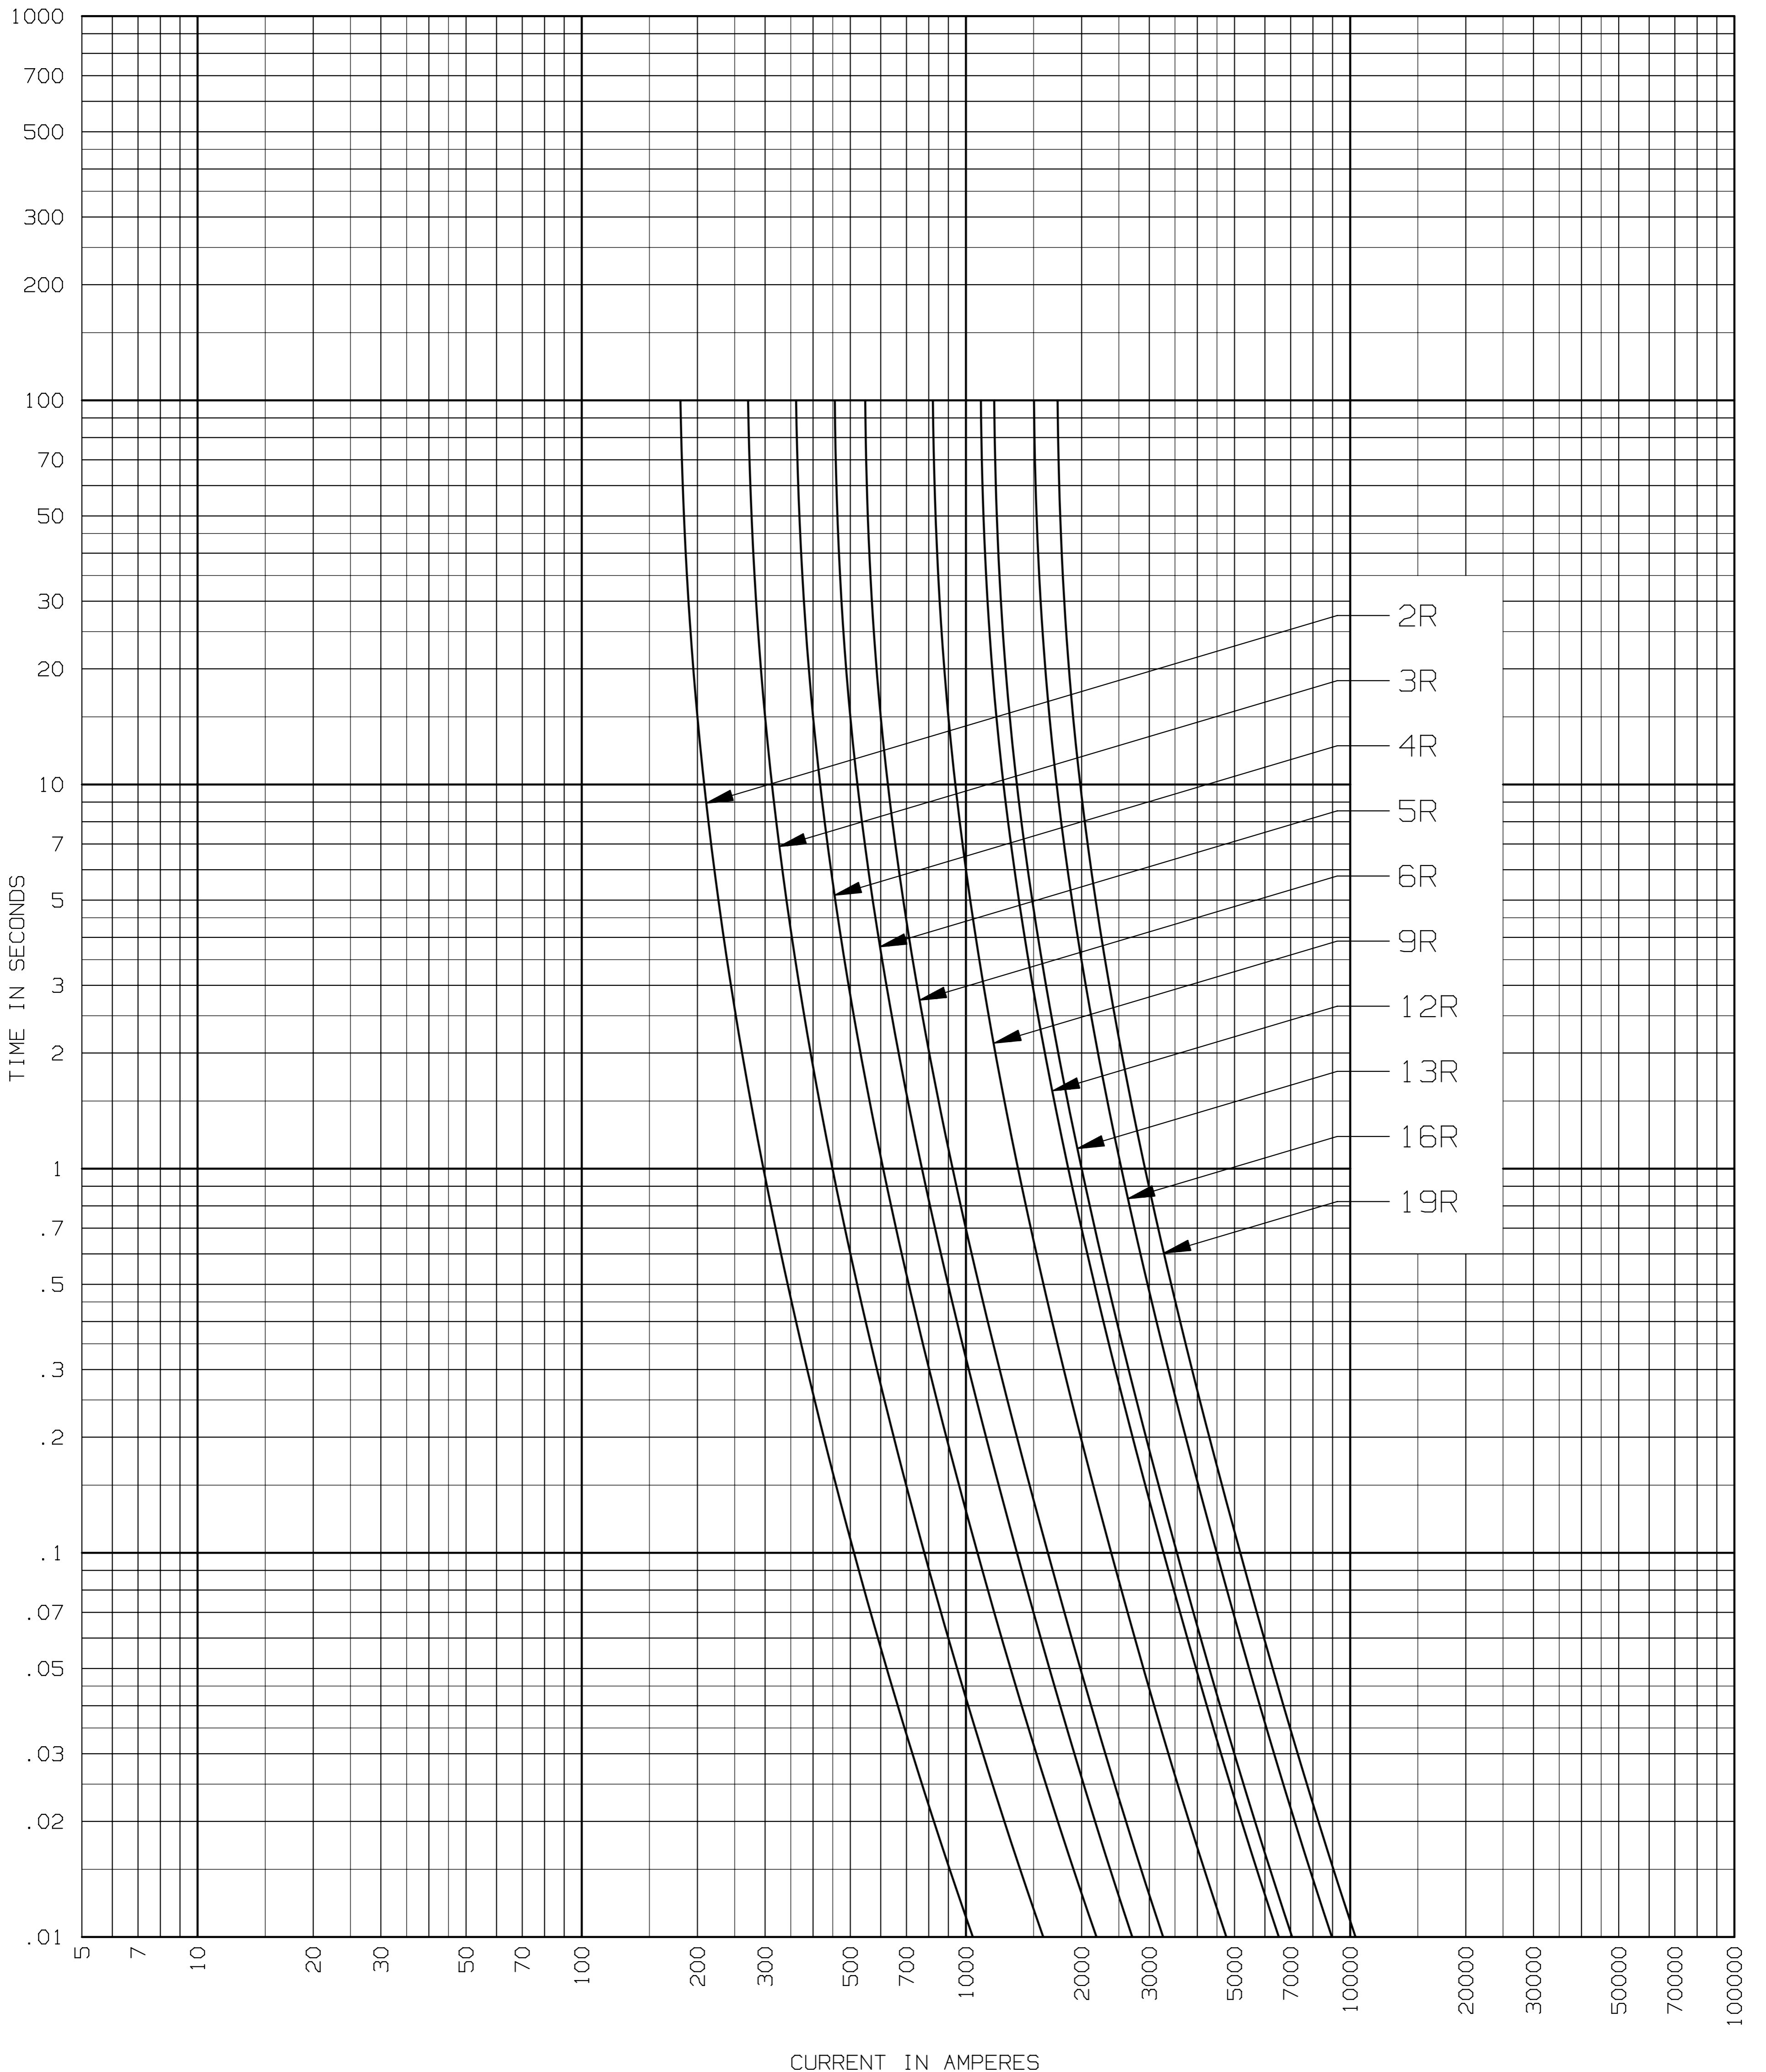

MEDIUM VOLTAGE "R" RATED

CAT. NO. A072D1DSRO-(2R-19R)
A055D1DSRO-(2R-19R)
A033D1DSRO-(2R-19R)

MINIMUM MELTING TIME-CURRENT CURVE

Newburyport, MA 01950

720365

CURRENT IN AMPERES

CURRENT IN AMPERES

CONTROL NO: 222