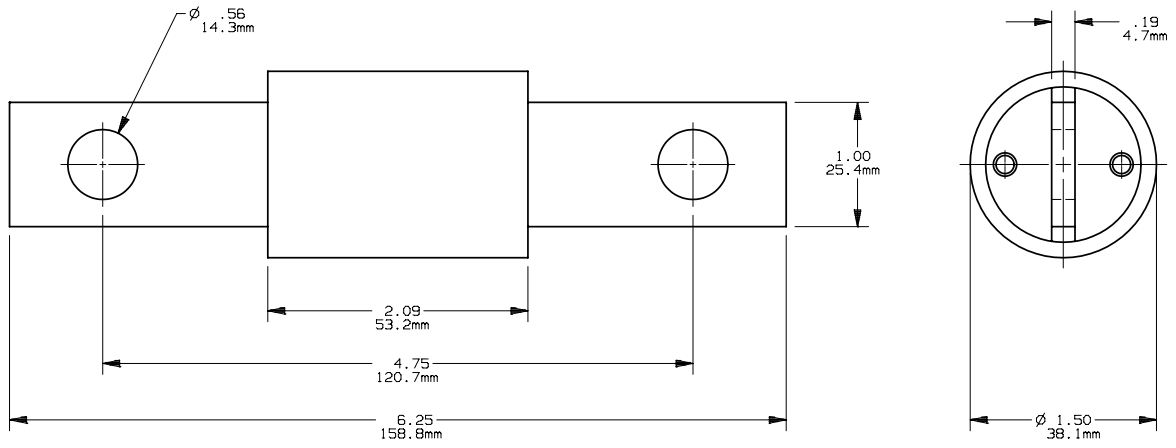

REV	DATE	ECO	DESCRIPTION	BY	CK	APP
D	1-17-06	NA	REDRAWN-WAS ON 16017 REV C REMOVED A1871A	LDB	NA	NA

MERSEN USA NEWBURYPORT-MA, LLC
374 MERRIMAC STREET
NEWBURYPORT, MA 01950

A50P(250-400)-4K
FORM 101
250-400A 500V

OUTLINE DIMENSIONS
NOT TO BE USED FOR PRODUCTION

16017

PRODUCT MANAGER
SIGN:
DATE:

DESIGN ENGINEER
SIGN:
DATE: