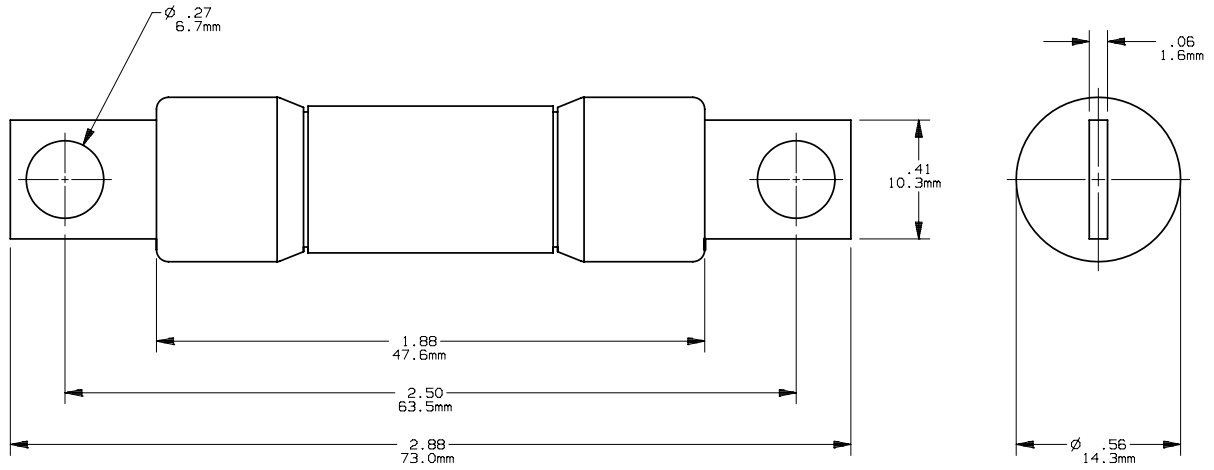

REV	DATE	ECO	DESCRIPTION	BY	CK	APP
C	2-13-06	NA	REDRAWN-WAS ON 16171 REV B	LDB	NA	NA

MERSEN USA NEWBURYPORT-MA, LLC
374 MERRIMAC STREET
NEWBURYPORT, MA 01950

A70P(10-30)-4

OUTLINE DIMENSIONS
NOT TO BE USED FOR PRODUCTION

FORM 101

16171

10-30A 700V

PRODUCT MANAGER

DESIGN ENGINEER

SIGN:
DATE:

SIGN:
DATE: