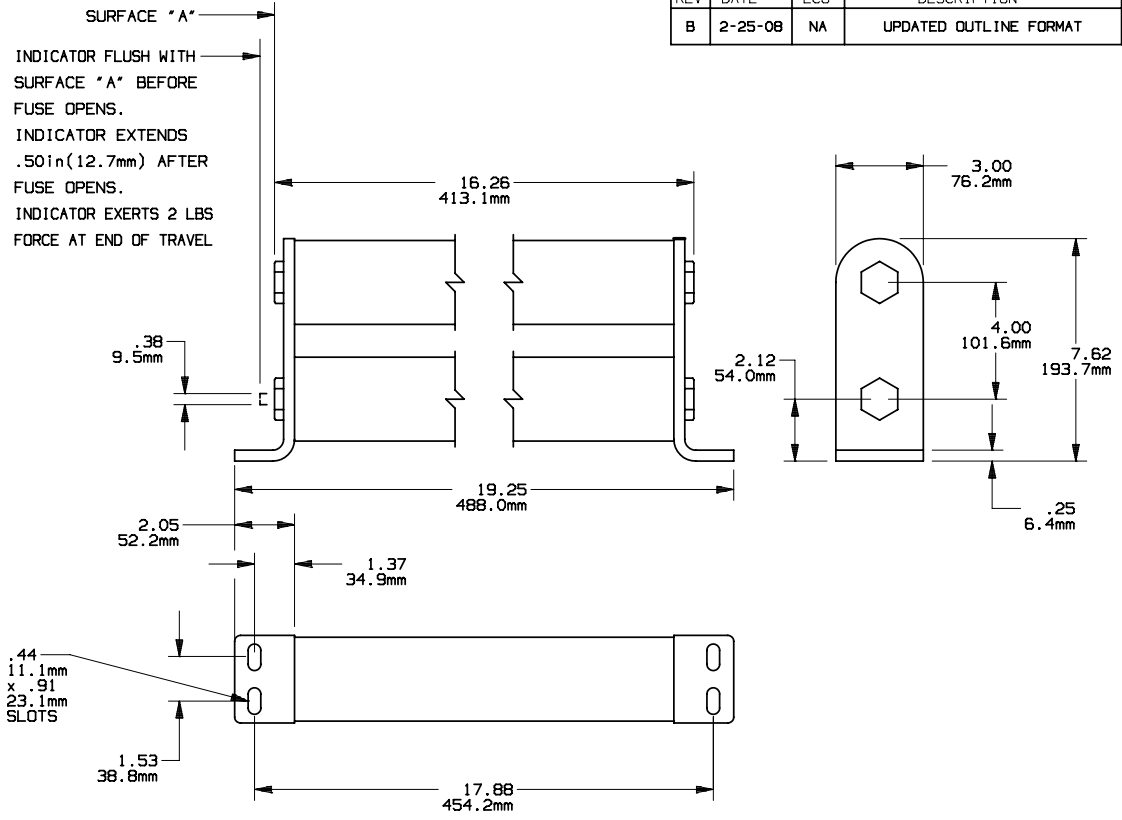

REV	DATE	ECO	DESCRIPTION	BY	CK	APP
B	2-25-08	NA	UPDATED OUTLINE FORMAT	LDB	NA	(SEE ECO)

MERSEN USA NEWBURYPORT-MA, LLC
374 MERRIMAC STREET
NEWBURYPORT, MA 01950

A051B2DAR0-(18-38)R

OUTLINE DIMENSIONS
NOT TO BE USED FOR PRODUCTION

MEDIUM VOLTAGE
CURRENT LIMITING
MOTOR CIRCUIT BACKUP POWER FUSE
18-38R 5.5KV

24411

PRODUCT MANAGER
SIGN:
DATE:

DESIGN ENGINEER
SIGN:
DATE: