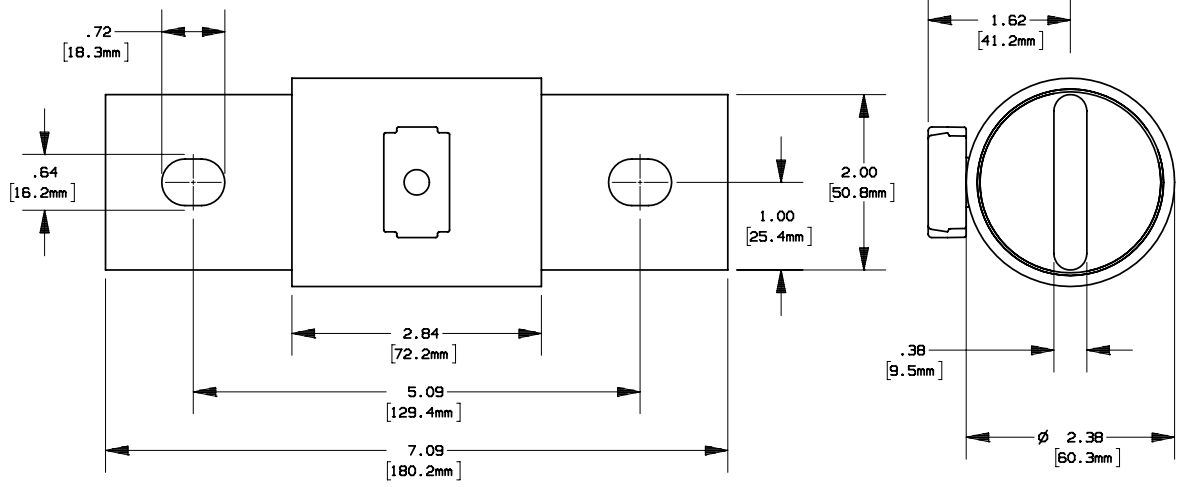

REV	DATE	ECO	DESCRIPTION	BY	CK	APP
A	9-16-03	N/A	DIM. Ø 2.38 WAS 2.50	LDB	N/A	N/A

MERSEN USA NEWBURYPORT-MA, LLC
 374 MERRIMAC STREET
 NEWBURYPORT, MA 01950

A70QS(700,800)-4IL
 FORM 101 TYPE 4IL
 700-800A 700V

OUTLINE DIMENSIONS
 NOT TO BE USED FOR PRODUCTION

700858

PRODUCT MANAGER
 SIGN:
 DATE:

DESIGN ENGINEER
 SIGN:
 DATE: