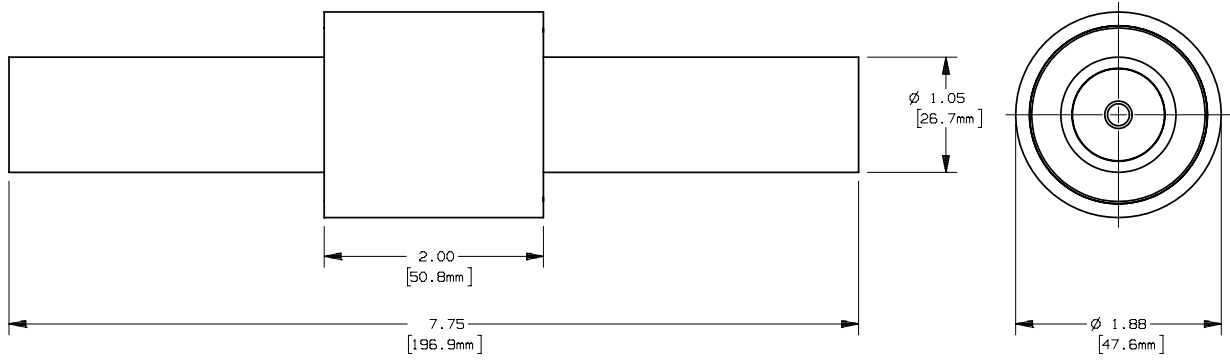

REV	DATE	ECO	DESCRIPTION	BY	CK	APP
-	4/5/04	NA	INITIAL RELEASE	ELO	NA	NA

MERSEN USA NEWBURYPORT-MA, LLC
374 MERRIMAC STREET
NEWBURYPORT, MA 01950

2CL500CC

OUTLINE DIMENSIONS
NOT TO BE USED FOR PRODUCTION

PRODUCT MANAGER

DESIGN ENGINEER

CABLE PROTECTOR

500 MCM 250V

701028

SIGN:
DATE:

SIGN:
DATE: