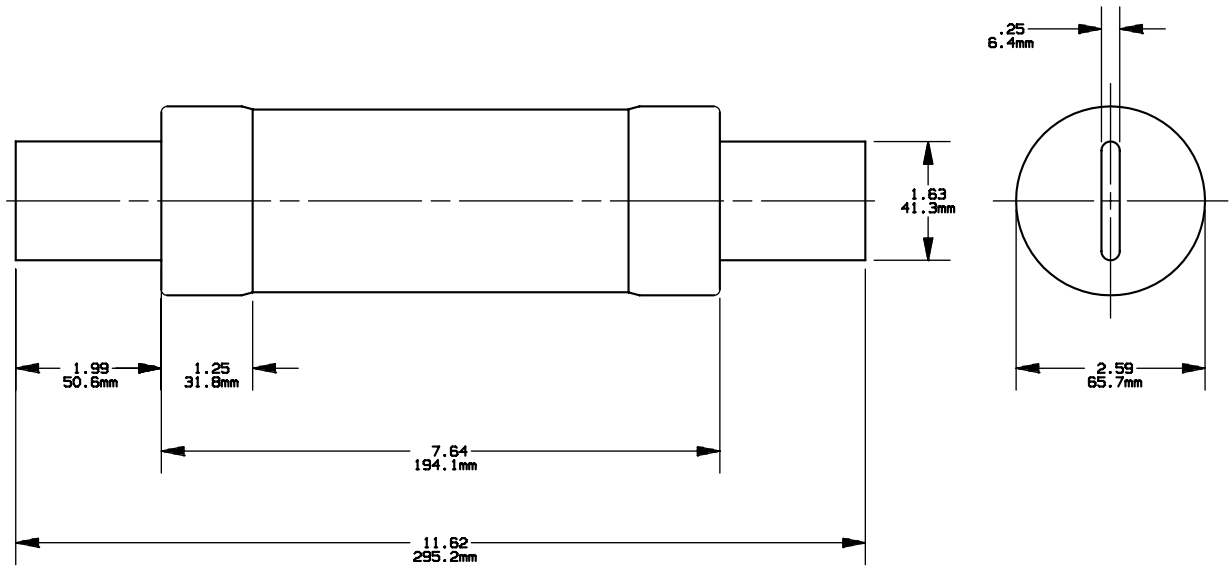

REV	DATE	ECO	DESCRIPTION	BY	CK	APP
-	11/21/07	NA	INITIAL RELEASE	JMM	NA	NA

MERSEN USA NEWBURYPORT-MA, LLC
374 MERRIMAC STREET
NEWBURYPORT, MA 01950

OTS(225-400)

OUTLINE DIMENSIONS
NOT TO BE USED FOR PRODUCTION

PRODUCT MANAGER

DESIGN ENGINEER

CLASS K5: ONE-TIME FUSE

SIGN:
DATE:

SIGN:
DATE:

225-400A 600V

701420