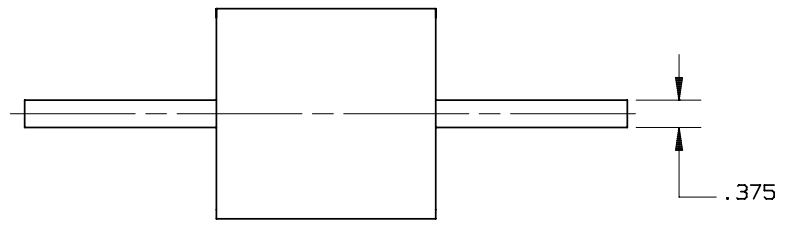

REV	DATE	ECO	DESCRIPTION	BY	CK	APP
-	8-3-10	NA	INITIAL RELEASE	LDB	NA	(SEE ECO)

MERSEN USA NEWBURYPORT-MA, LLC
 374 MERRIMAC STREET
 NEWBURYPORT, MA 01950

FESC(450-600)
 CLASS C FORM II
 450-600A 600V

OUTLINE DIMENSIONS
 NOT TO BE USED FOR PRODUCTION