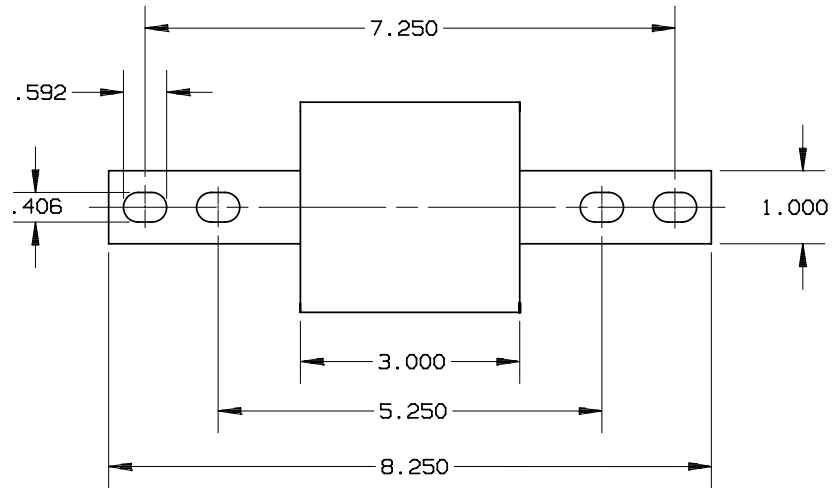

REV	DATE	ECO	DESCRIPTION	BY	CK	APP
-	8-3-10	NA	INITIAL RELEASE	LDB	NA	(SEE ECO)

MERSEN USA NEWBURYPORT-MA, LLC
 374 MERRIMAC STREET
 NEWBURYPORT, MA 01950

FESC(450-600)
 CLASS C FORM II
 450-600A 600V

OUTLINE DIMENSIONS
 NOT TO BE USED FOR PRODUCTION

701509

PRODUCT MANAGER
 SIGN:
 DATE:

DESIGN ENGINEER
 SIGN:
 DATE: