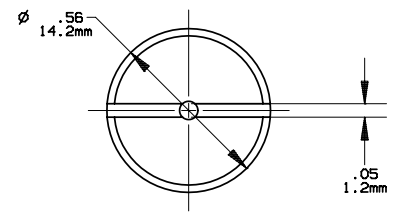

REV	DATE	ECO	DESCRIPTION	BY	CK	APP
-	12/02/10	NA	INITIAL RELEASE	GDR	NA	NA

MERSEN USA NEWBURYPORT-MA, LLC
374 MERRIMAC STREET
NEWBURYPORT, MA 01950

OUTLINE DIMENSIONS
NOT TO BE USED FOR PRODUCTION

PRODUCT MANAGER
SIGN:
DATE:

DESIGN ENGINEER
SIGN:
DATE:

RF (0-30)
RENEWABLE FUSE
0-30A 250V

701598