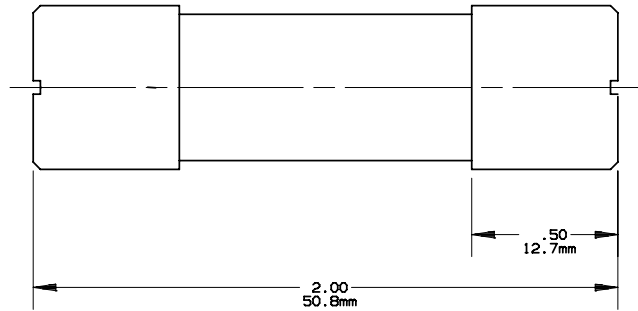

REV	DATE	ECO	DESCRIPTION	BY	CK	APP
-	12/02/10	NA	INITIAL RELEASE	GDR	NA	NA

MERSEN USA NEWBURYPORT-MA, LLC
374 MERRIMAC STREET
NEWBURYPORT, MA 01950

OUTLINE DIMENSIONS
NOT TO BE USED FOR PRODUCTION

PRODUCT MANAGER
SIGN:
DATE:

DESIGN ENGINEER
SIGN:
DATE:

RF (0-30)
RENEWABLE FUSE
0-30A 250V

701598