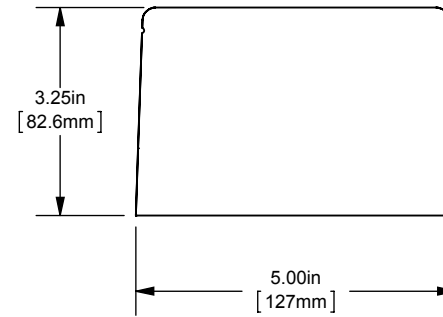

REV.	DATE	ECO	DESCRIPTION	BY	CK	APP
-	6/6/2013	NA	INITIAL RELEASE	LDB	NA	NA

SCALE: 1/3

DIMENSIONS IN [ ] ARE MILLIMETERS

MERSEN USA NEWBURYPORT-MA, LLC
374 MERRIMAC STREET
NEWBURYPORT, MA 01950

MPDB6702(0,1,2,3)

PDB 1-3P & ADDER, AL INTERMEDIATE

(2)2/0-14 X (2)2/0-14

OUTLINE DIMENSIONS
NOT TO BE USED FOR PRODUCTION

701889

PRODUCT MANAGER

SIGN:

DATE:

DESIGN ENGINEER

SIGN:

DATE: