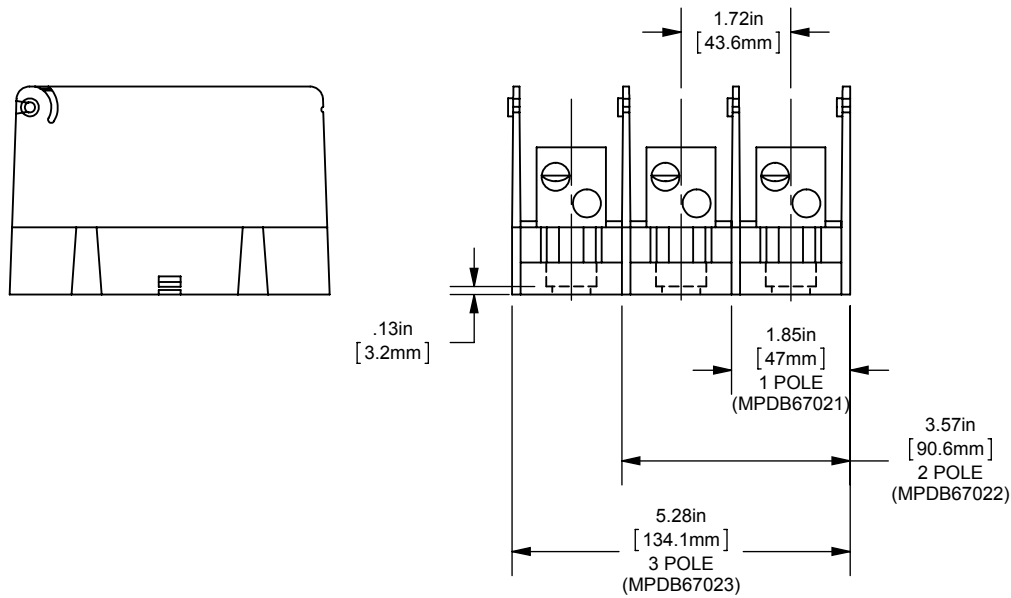

REV.	DATE	ECO	DESCRIPTION	BY	CK	APP
-	6/6/2013	NA	INITIAL RELEASE	LDB	NA	NA

SCALE: 1/3

DIMENSIONS IN [ ] ARE MILLIMETERS

MERSEN USA NEWBURYPORT-MA, LLC
374 MERRIMAC STREET
NEWBURYPORT, MA 01950

MPDB6702(0,1,2,3)

PDB 1-3P & ADDER, AL INTERMEDIATE

(2)2/0-14 X (2)2/0-14

OUTLINE DIMENSIONS
NOT TO BE USED FOR PRODUCTION

701889

PRODUCT MANAGER

SIGN:

DATE:

DESIGN ENGINEER

SIGN:

DATE: