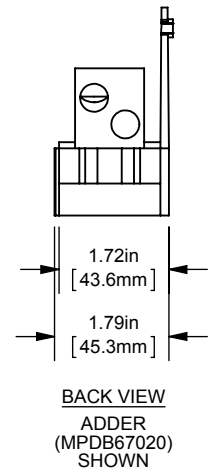

REV.	DATE	ECO	DESCRIPTION	BY	CK	APP
-	6/6/2013	NA	INITIAL RELEASE	LDB	NA	NA

SCALE: 1/3

DIMENSIONS IN [ ] ARE MILLIMETERS

MERSEN USA NEWBURYPORT-MA, LLC
374 MERRIMAC STREET
NEWBURYPORT, MA 01950

MPDB6702(0,1,2,3)

PDB 1-3P & ADDER, AL INTERMEDIATE

(2)2/0-14 X (2)2/0-14

OUTLINE DIMENSIONS
NOT TO BE USED FOR PRODUCTION

701889

PRODUCT MANAGER

SIGN:

DATE:

DESIGN ENGINEER

SIGN:

DATE: