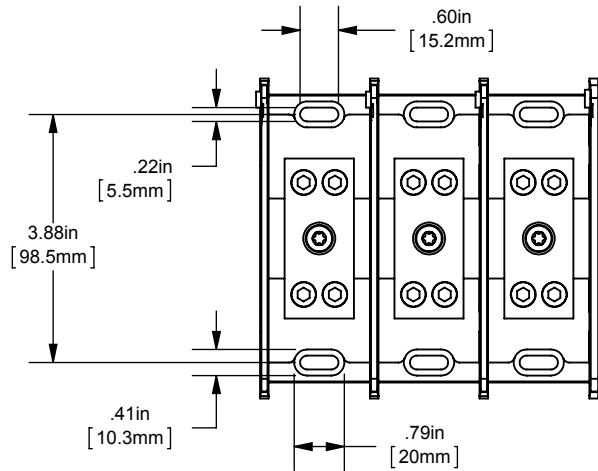

REV.	DATE	ECO	DESCRIPTION	BY	CK	APP
-	6/6/2013	NA	INITIAL RELEASE	LDB	NA	NA

SCALE: 1/3

DIMENSIONS IN [ ] ARE MILLIMETERS

MERSEN USA NEWBURYPORT-MA, LLC
374 MERRIMAC STREET
NEWBURYPORT, MA 01950

MPDB6702(0,1,2,3)

PDB 1-3P & ADDER, AL INTERMEDIATE

(2)2/0-14 X (2)2/0-14

OUTLINE DIMENSIONS
NOT TO BE USED FOR PRODUCTION

701889

PRODUCT MANAGER

SIGN:

DATE:

DESIGN ENGINEER

SIGN:

DATE: