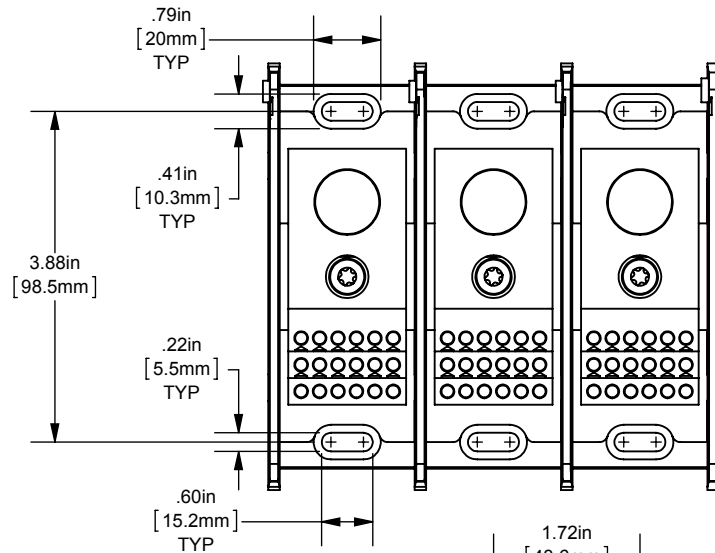

REV.	DATE	ECO	DESCRIPTION	BY	CK	APP
-	8/26/2013	N/A	INITIAL RELEASE	GDR	N/A	N/A

BACK VIEW
ADDER
(MPDB67490)
SHOWN

DIMENSIONS IN [ ] ARE MILLIMETERS

MERSEN USA NEWBURYPORT-MA, LLC
374 MERRIMAC STREET
NEWBURYPORT, MA 01950

MPDB(67490,67491,67492,67493)

PDB 1-3,ADDER ALUMINUM INTERMEDIATE

(1)500-4 X (18)10-14

OUTLINE DIMENSIONS
NOT TO BE USED FOR PRODUCTION

701952

PRODUCT MANAGER

SIGN:

DATE:

DESIGN ENGINEER

SIGN:

DATE: (SEE ECO)