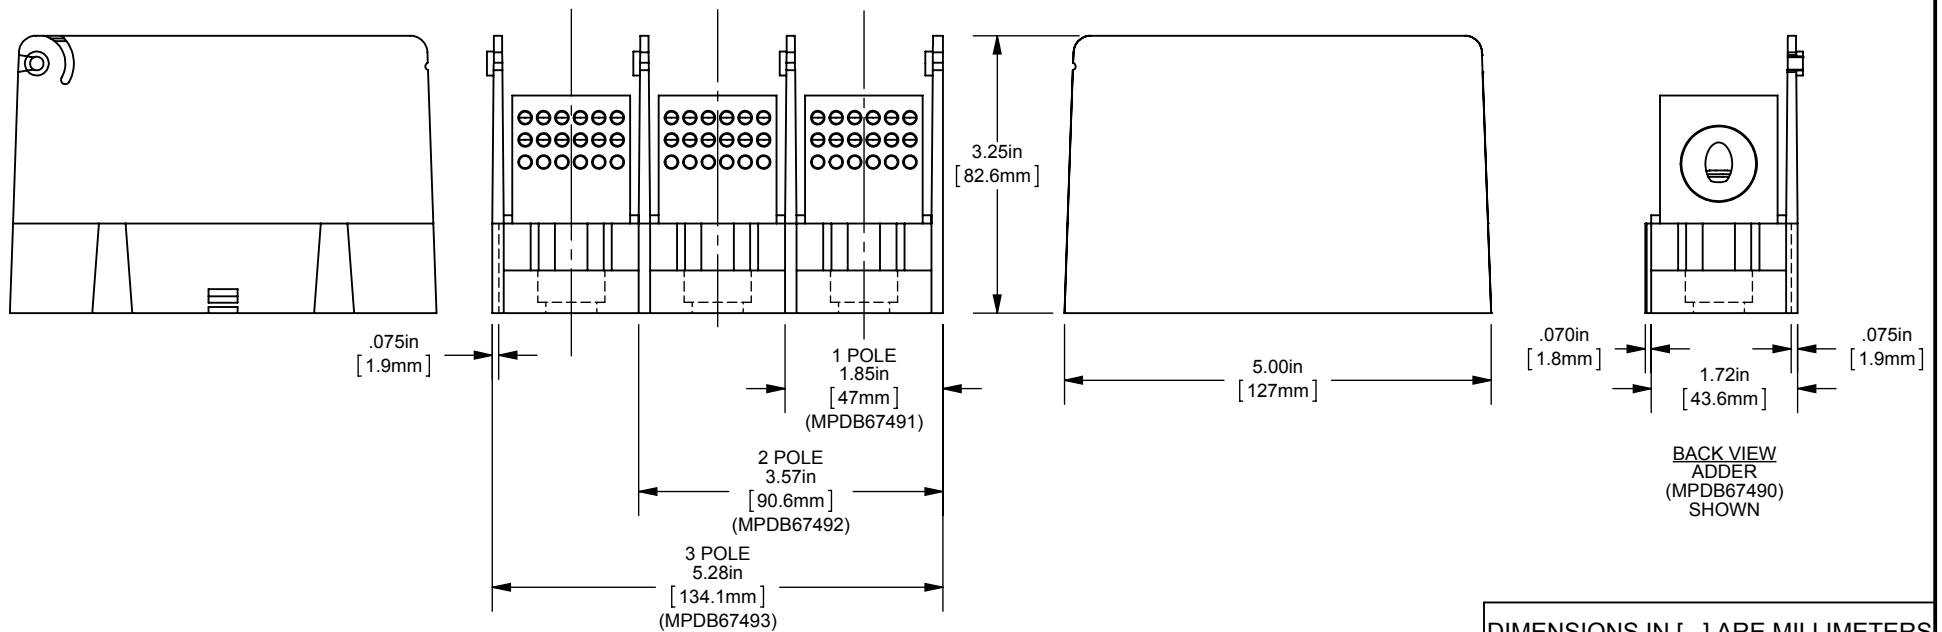

REV.	DATE	ECO	DESCRIPTION	BY	CK	APP
-	8/26/2013	N/A	INITIAL RELEASE	GDR	N/A	N/A

BACK VIEW
ADDER
(MPDB67490)
SHOWN

DIMENSIONS IN [ ] ARE MILLIMETERS

MERSEN USA NEWBURYPORT-MA, LLC
374 MERRIMAC STREET
NEWBURYPORT, MA 01950

MPDB(67490,67491,67492,67493)

PDB 1-3,ADDER ALUMINUM INTERMEDIATE

(1)500-4 X (18)10-14

OUTLINE DIMENSIONS
NOT TO BE USED FOR PRODUCTION

701952

PRODUCT MANAGER

SIGN:

DATE:

DESIGN ENGINEER

SIGN:

DATE: (SEE ECO)