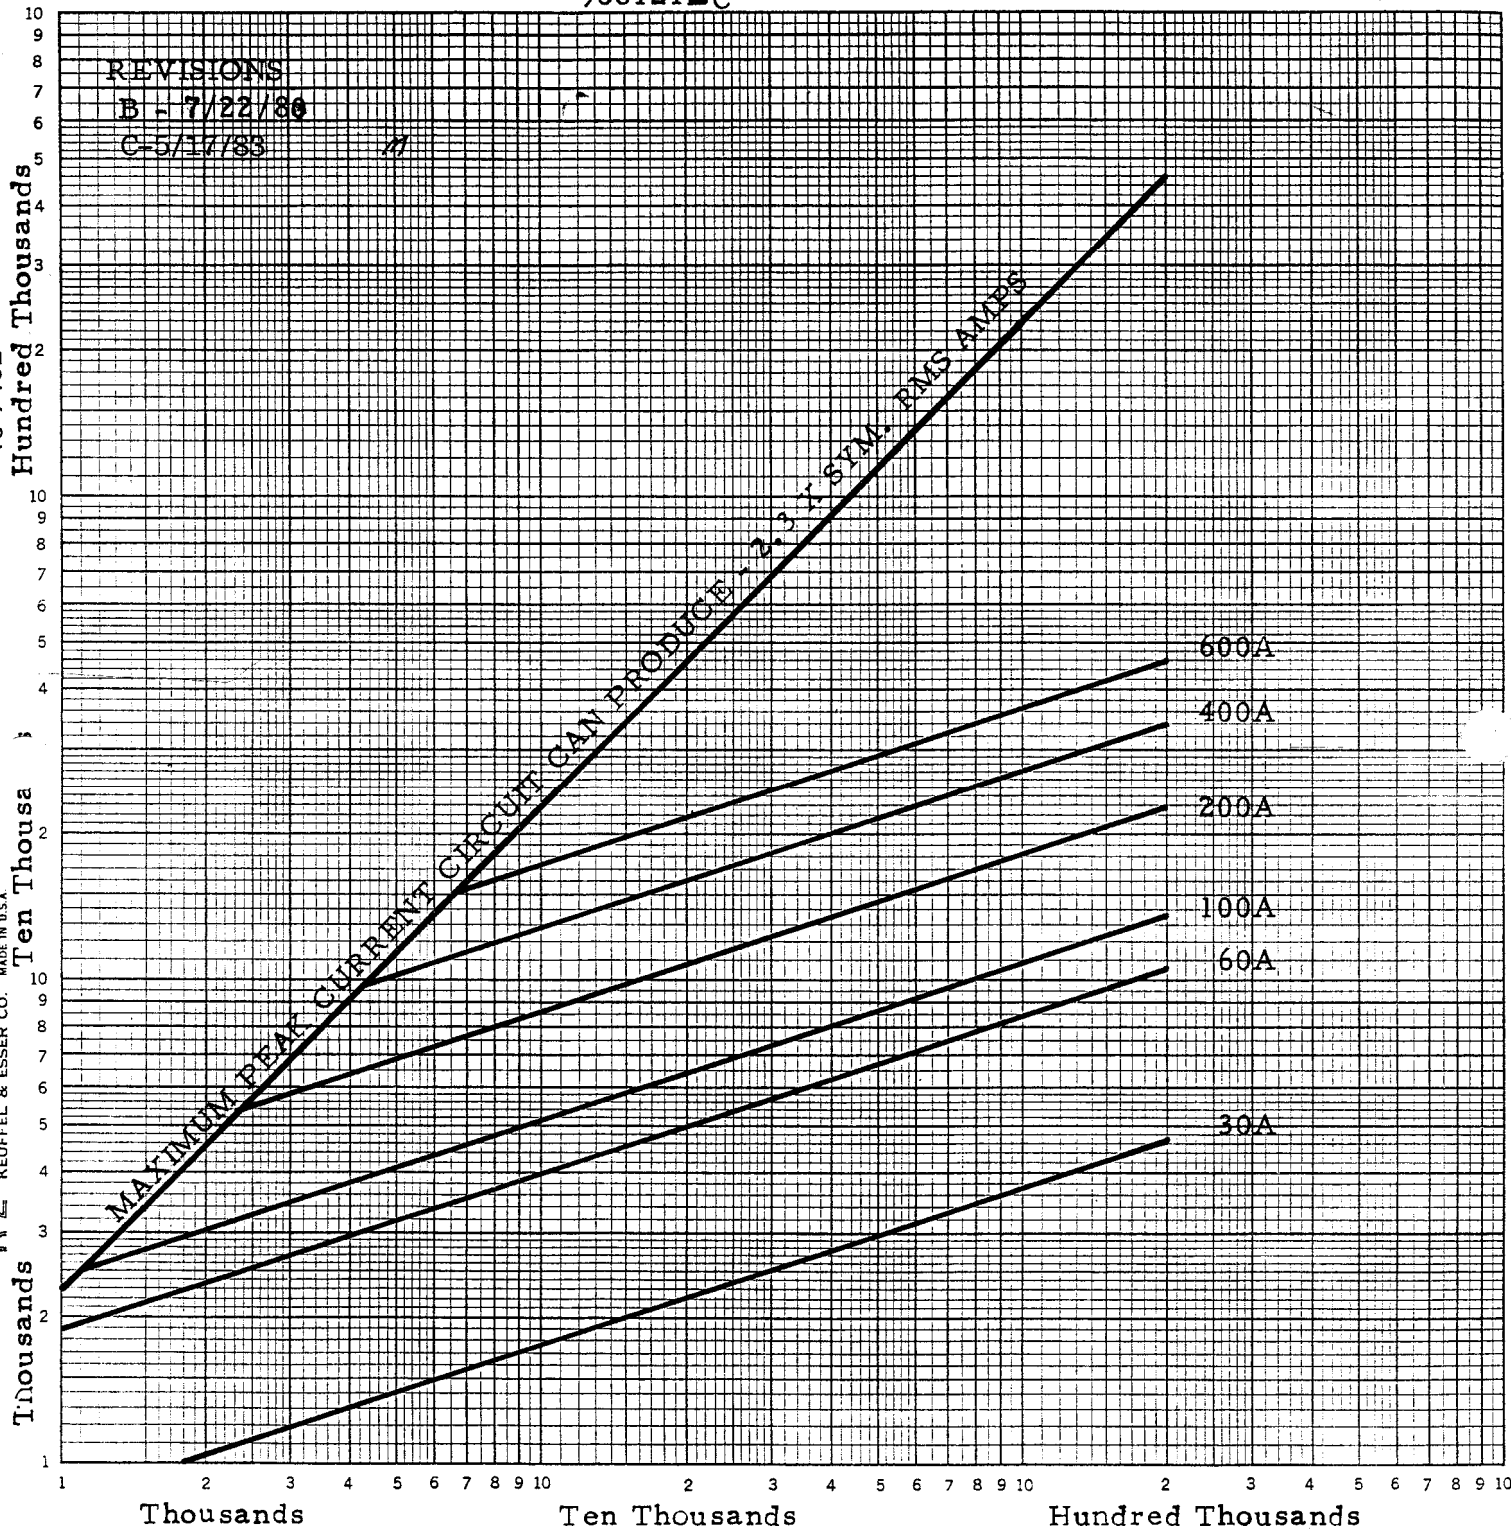

PEAK LET-THRU CURRENT CHARACTERISTICS  
 CLASS RK-1 AMP-TRAP FUSE  
 250 VOLT  
 CAT. NO. A2K (AMP RATING) R

*coded*

GOULD INC. / ELECTRIC FUSE DIV.  
 NEWBURYPORT, MA 01950

968121C

REVISIONS  
 B - 7/22/86  
 C - 5/17/83

AVAILABLE CURRENT IN RMS SYMMETRICAL AMPERES

KEUFFEL & ESSER CO. MADE IN U.S.A.  
 LOGARITHMIC 3 X 3 CYCLES  
 46 7402  
 HUNDRED THOUSANDS  
 TEN THOUSANDS  
 THOUSANDS