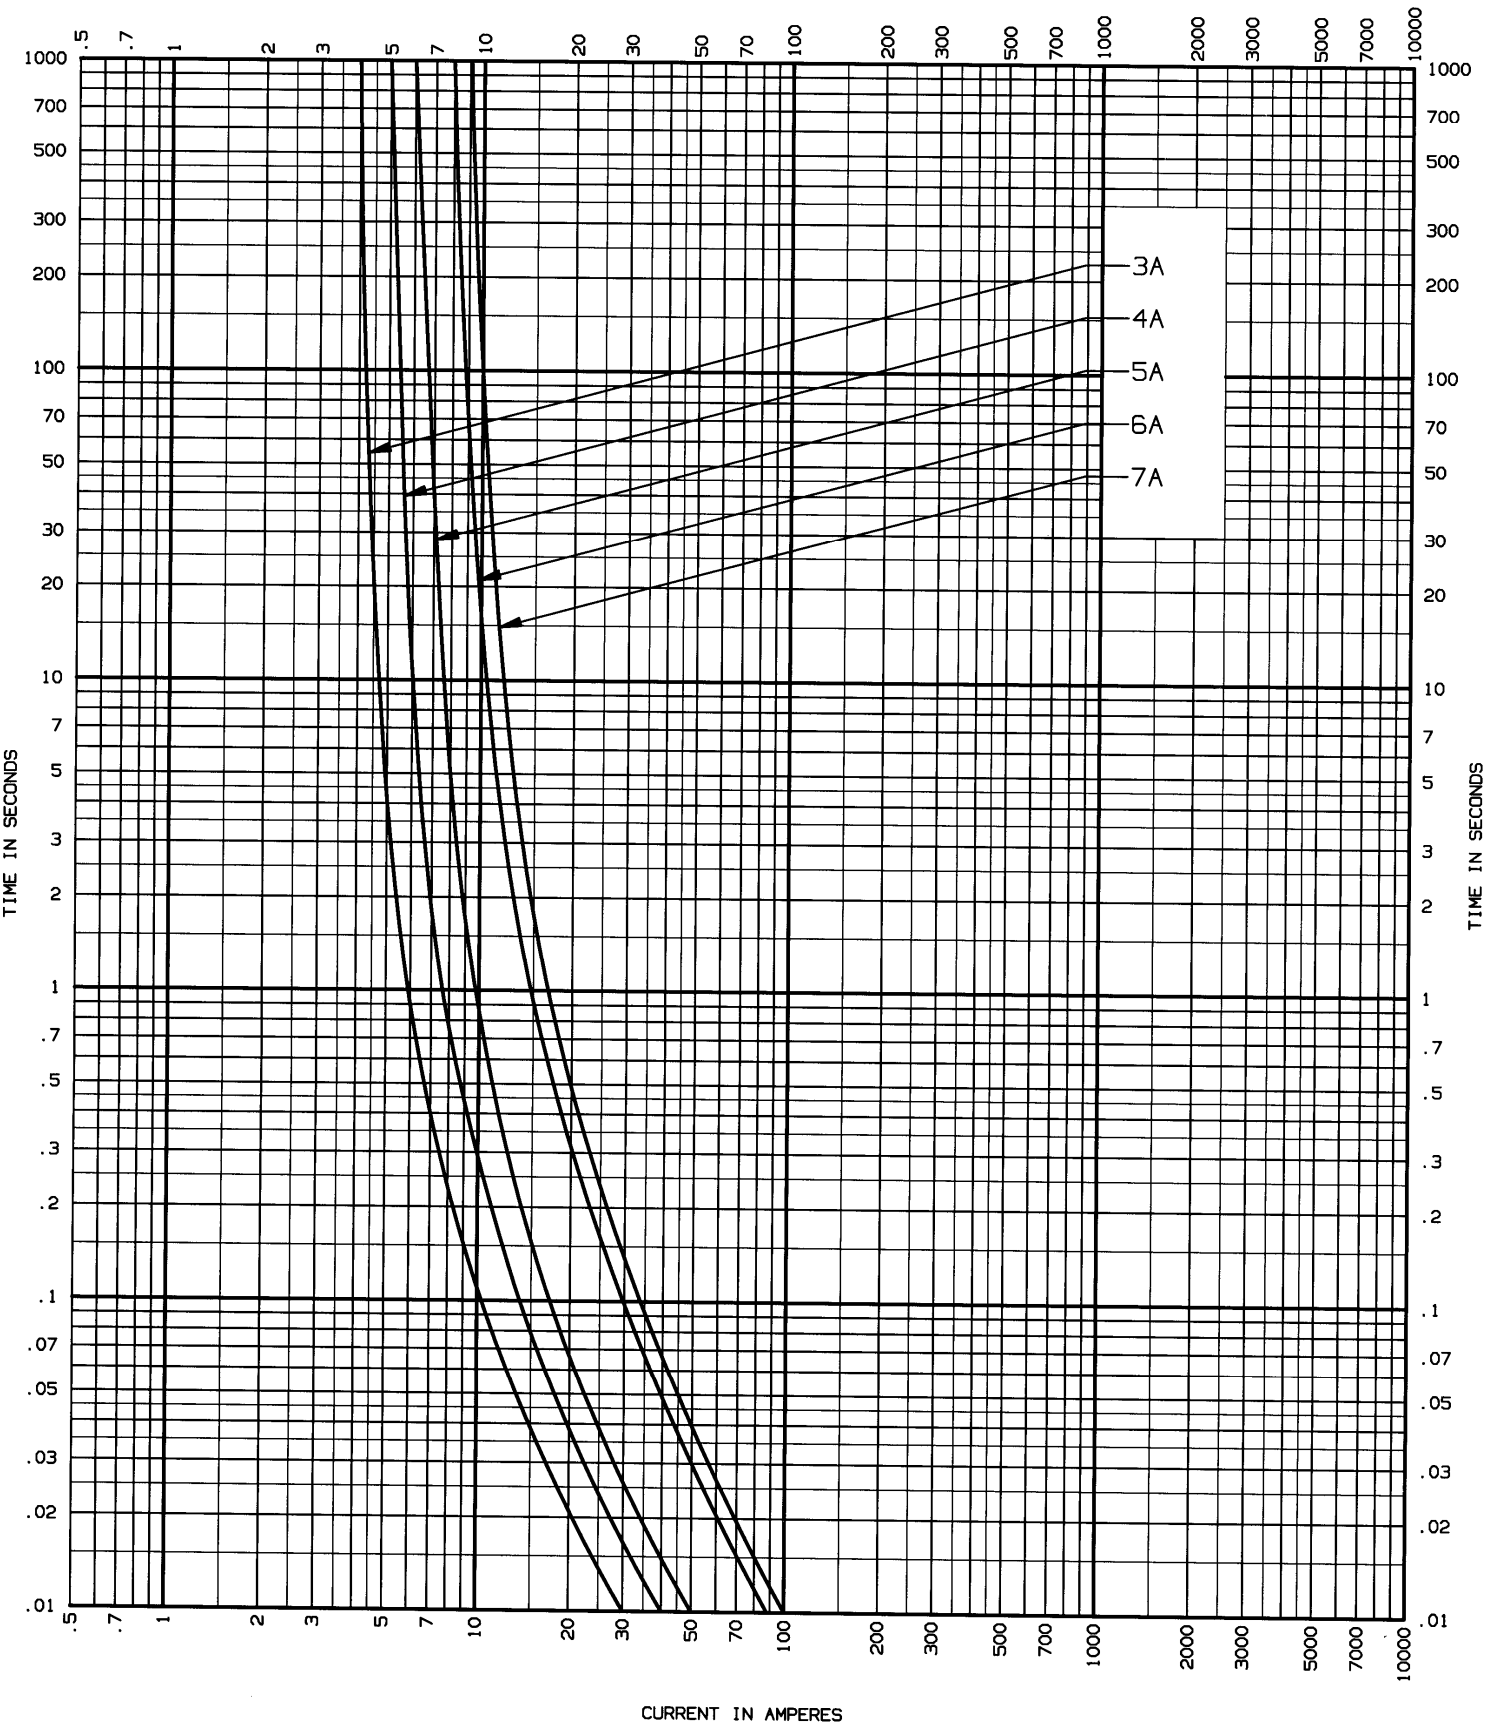

FORM 600 MIDGET AMP TRAP FUSE
MELTING TIME CURRENT DATA
3-7 AMPS 600VAC 100KA
CAT. NO. SBS(AMP RATING)
GOULD SHAWMUT
NEWBURYPORT, MA 01950

106474

INIT REL
9AUG94

CURRENT IN AMPERES

CURRENT IN AMPERES

TIME IN SECONDS

TIME IN SECONDS